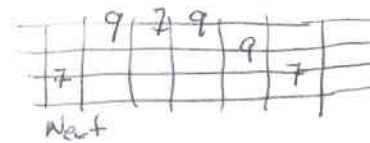

A part of him

Deep cuts

(Åberg Songs Ltd. 03-03-24)

D G C# D G D
 He's so fine, long and blond he is the only of his kind
 E A D# E A E
 First in line, oh I hope that he will someday me find

In my purse I have something he has searched for many days

It's a curse to be loving someone in the wrong place

Refräng:

G D Bb G D
 A pair of rubber gloves. A part of him
 G D C G E A D
 A pair of rubber gloves. A part of him
 A E A

A E AE

A E A A

I can see in his eyes that he's suspecting me for this

It's my key to his heart and someday I will get his kiss

Refräng

Stick:

D E A A# F# A b
 G# E F#
 Next day I'll make him a big surprise, if I dare to care
 A it G A C D A H
 I'm gonna show him what I have got, let's see what will be